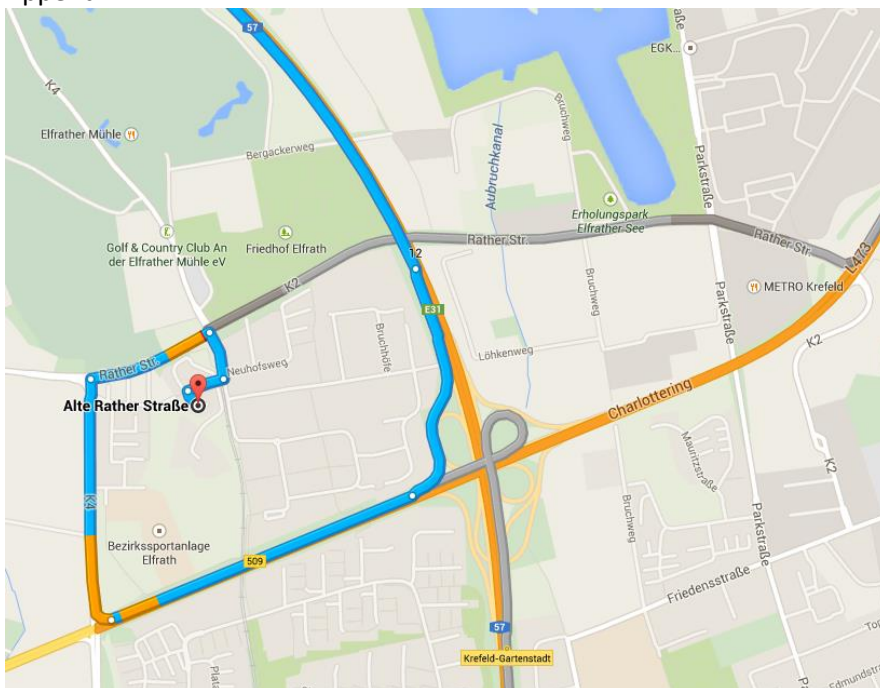

These are the directions to our office in Haus Rath, Alte Rather Str. 207, 47802 Krefeld, Germany, in the main castle. (Unfortunately, Google does not show a precise view when the address is entered.)

By car:

If you come by Autobahn A57, please follow the exit „Krefeld Gartenstadt“ (s. appendix 1). From „Rather Straße“, turn right to „An der Elfrather Mühle“. When you have crossed the tram rails on the right-hand side, please take a sharp turn left and follow the sign „Haus Rath“. You can park your car on the access road (s. appendix 2).

Appendix 1